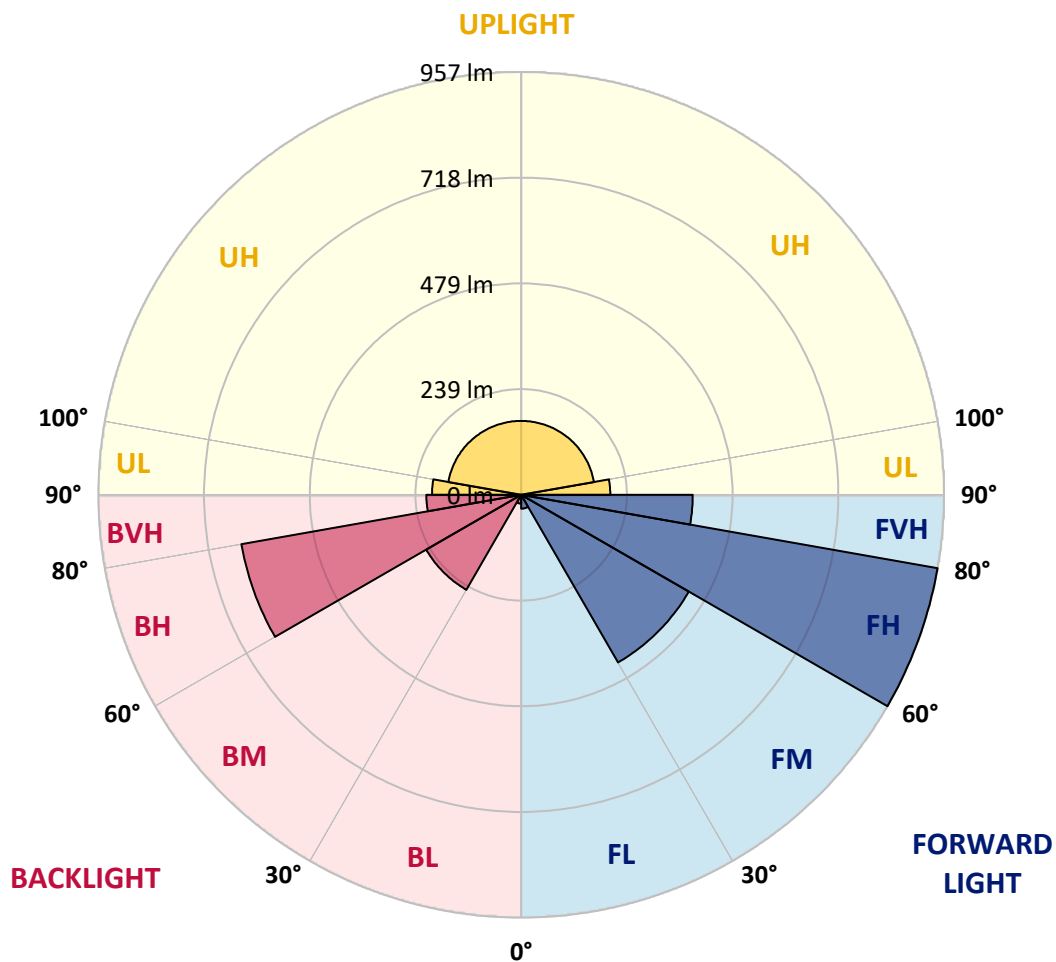

REPORT NUMBER: 175p258

CATALOG NUMBER: ARC050650LEDEU33

LUMINAIRE CLASSIFICATION SYSTEM LUMEN TABLE AND BUG RATING:

Zone	Lumens	% Fixture	Zone Rating/Lumen Limit		
			B	U	G
FL (0°-30°)	31.4	0.9			
FM (30°-60°)	438.1	13.1			
FH (60°-80°)	957.0	28.5			G1/1800
FVH (80°-90°)	388.3	11.6			G3/500
BL (0°-30°)	19.9	0.6	B0/110		
BM (30°-60°)	248.3	7.4	B1/1000		
BH (60°-80°)	643.1	19.2	B2/1000		G2/1000
BVH (80°-90°)	214.6	6.4			G2/225
UL (90°-100°)	201.8	6.0		U3/500	
UH (100°-180°)	167.3	5.0		U3/500	

BUG Rating: B2-U3-G3

Type III Short