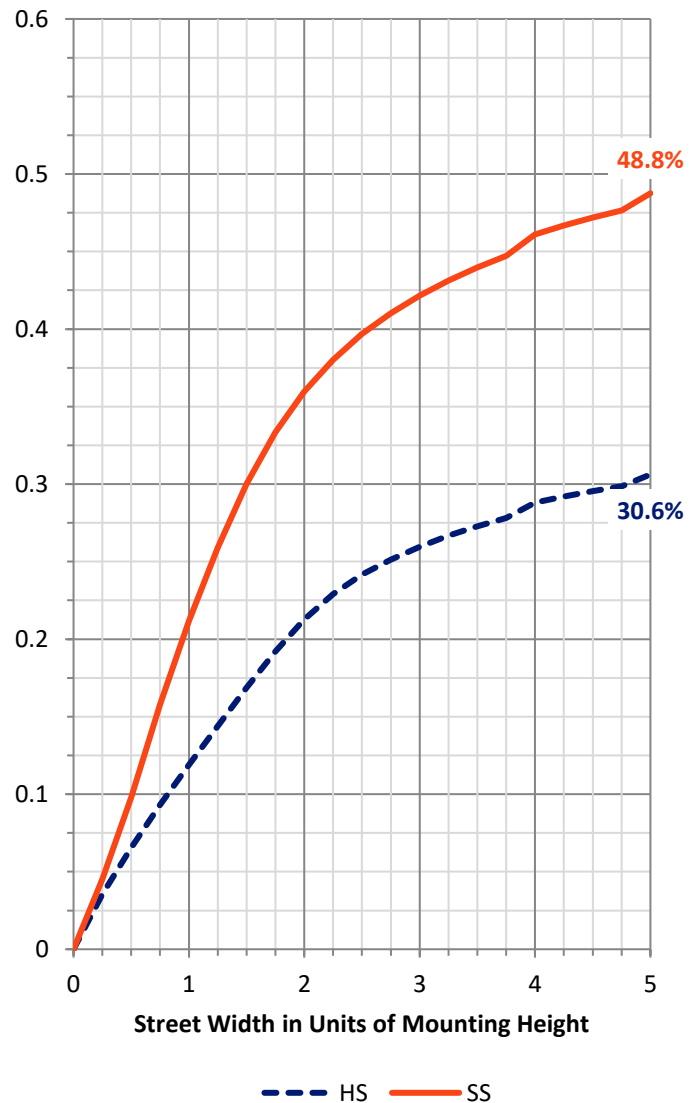

REPORT NUMBER: 175p258

CATALOG NUMBER: ARC050650LEDEU33

FLUX DISTRIBUTION:

		Downward	Upward	Total
House Side	Lumens	1125.8	167.3	1293.1
	% Fixture	33.6	5.0	38.6
Street Side	Lumens	1814.8	245.5	2060.4
	% Fixture	54.1	7.3	61.4
Total	Lumens	2940.6	412.8	3353.4
	% Fixture	87.7	12.3	100.0

Coefficient of Utilization

ZONAL LUMENS:

Zone	Lumens	% Fixture
0°-10°	2.5	0.1
10°-20°	11.2	0.3
20°-30°	37.5	1.1
30°-40°	85.2	2.5
40°-50°	160.5	4.8
50°-60°	440.7	13.1
60°-70°	849.1	25.3
70°-80°	751.0	22.4
80°-90°	602.9	18.0
90°-100°	201.8	6.0
100°-110°	68.1	2.0
110°-120°	56.1	1.7
120°-130°	37.4	1.1
130°-140°	25.8	0.8
140°-150°	15.5	0.5
150°-160°	6.6	0.2
160°-170°	1.6	0.0
170°-180°	0.1	0.0
0°-90°	2940.6	87.7
0°-180°	3353.4	100.0