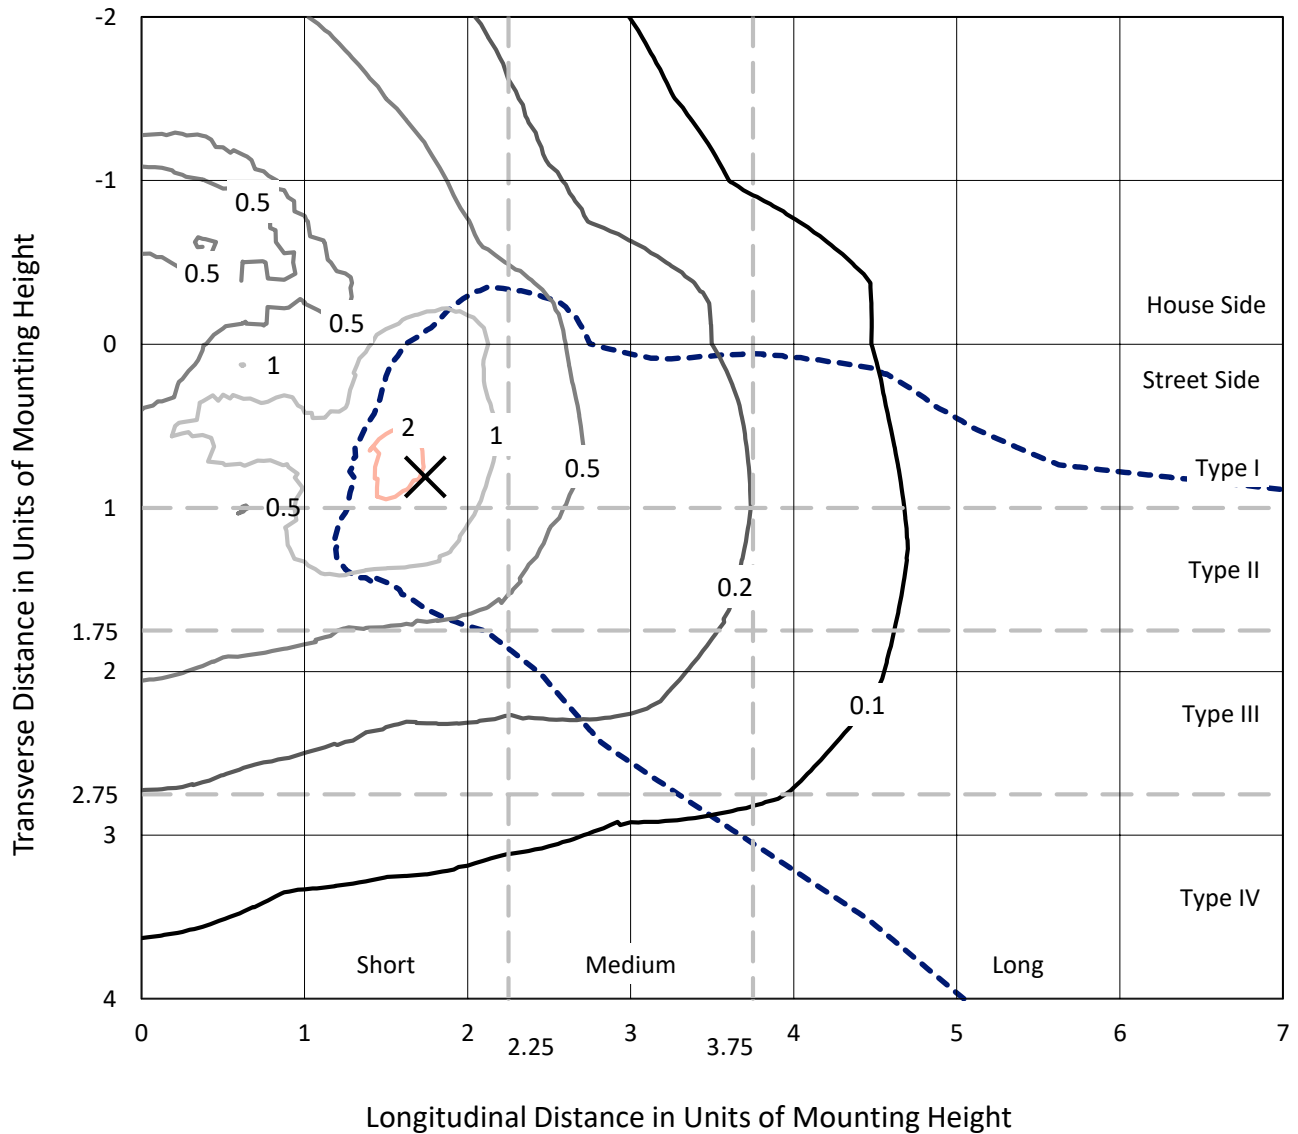

Summary

Lumens per Lamp: N/A
Luminaire Lumens: 3353.4 lumens
Efficiency: N/A
Efficacy: 58.4 lumens/watt
Luminous Opening: Vertical Cylinder (Dia: 1.23' x H: 1.04')
IES Classification: Type III - Short - Non-Cutoff
BUG Rating: B2 - U3 - G3

Input Watts (W): 57.4
Input Voltage (V): NR
Input Current (A_{in}): NR
Voltage Rise (V): NR
Power Factor: NR
Total Harmonic Distortion (THDi): NR
Frequency (hertz): 60
Stabilization Time: NR
Operation Time: NR
Ambient Temperature (°C): NR
Test Distance: 28.75 FT

REPORT NUMBER: 175p258

CATALOG NUMBER: ARC050650LEDEU33

Iso-Footcandle Lines of Horizontal Illumination

× Max cd
 - - - 1/2 Max cd

Based on 10 foot mounting height. Maximum calculated value = 2.3 fc
 Type III - Short - Non-Cutoff

REPORT NUMBER: 175p258

CATALOG NUMBER: ARC050650LEDEU33

Luminous Intensity Polar Plot

— Vertical Plane Through 65-Deg Lateral - - - Horizontal Cone Through 62.5-Deg Vertical

REPORT NUMBER: 175p258

CATALOG NUMBER: ARC050650LEDEU33