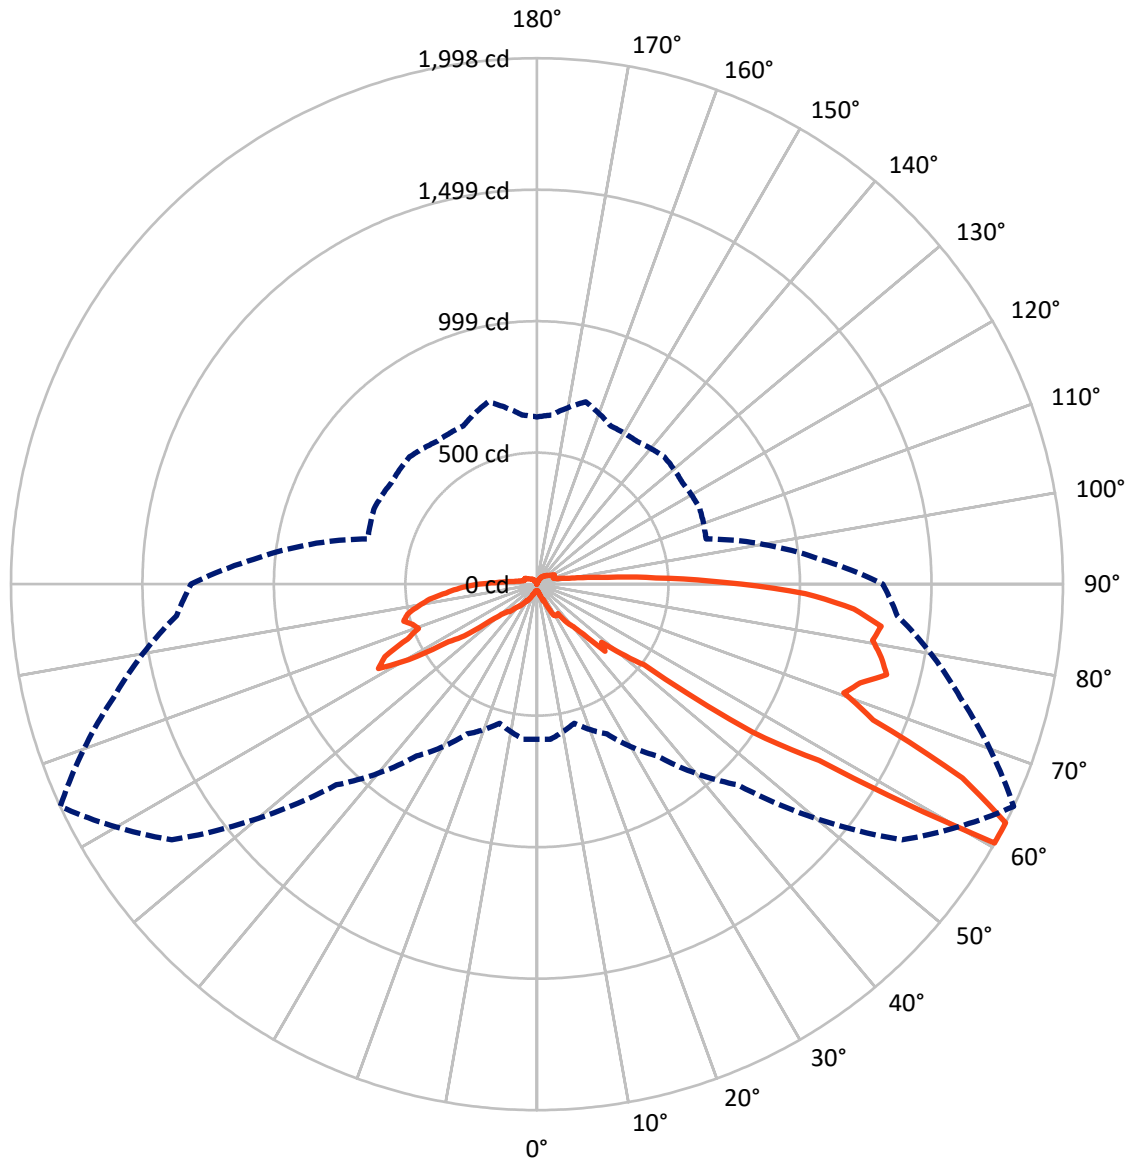

Summary

Lumens per Lamp: N/A
Luminaire Lumens: 3353.4 lumens
Efficiency: N/A
Efficacy: 58.4 lumens/watt
Luminous Opening: Vertical Cylinder (Dia: 1.23' x H: 1.04')
IES Classification: Type III - Short - Non-Cutoff
BUG Rating: B2 - U3 - G3

REPORT NUMBER: 175p258

CATALOG NUMBER: ARC050650LEDEU33

Iso-Footcandle Lines of Horizontal Illumination

× Max cd
 - - - 1/2 Max cd

Based on 10 foot mounting height. Maximum calculated value = 2.3 fc
 Type III - Short - Non-Cutoff

REPORT NUMBER: 175p258

CATALOG NUMBER: ARC050650LEDEU33

Luminous Intensity Polar Plot

— Vertical Plane Through 65-Deg Lateral - - - Horizontal Cone Through 62.5-Deg Vertical

REPORT NUMBER: 175p258

CATALOG NUMBER: ARC050650LEDEU33

FLUX DISTRIBUTION:

		Downward	Upward	Total
House Side	Lumens	1125.8	167.3	1293.1
	% Fixture	33.6	5.0	38.6
Street Side	Lumens	1814.8	245.5	2060.4
	% Fixture	54.1	7.3	61.4
Total	Lumens	2940.6	412.8	3353.4
	% Fixture	87.7	12.3	100.0